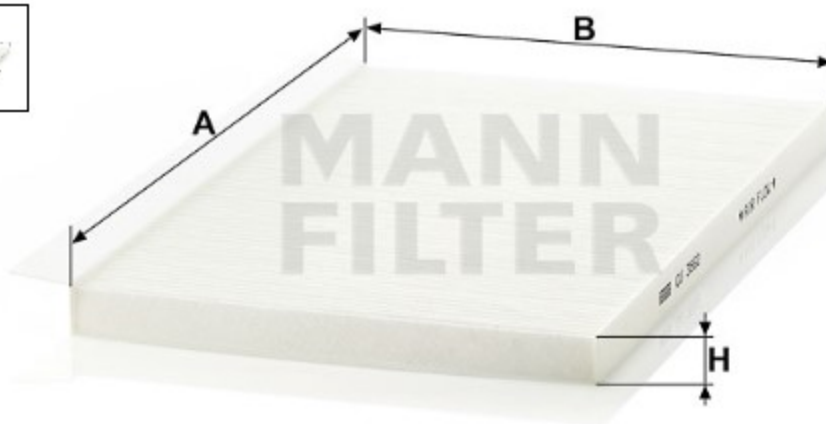

Search catalog...

CU 3562

Back

MANN-FILTER

Application

Cross reference

### Product description

<b>Filter type</b>	Cabin Air Filter
<b>GTIN code</b>	4011558247409
<b>Delivery status</b>	Available
<b>Product Details</b>	Particulate filter.
<b>Benefits</b>	What's the right cabin air filter for me?

### Dimensions (mm)

<b>A</b>	343
<b>B</b>	213
<b>H</b>	20

[Mounting Instruction](#)

[REACH information](#)