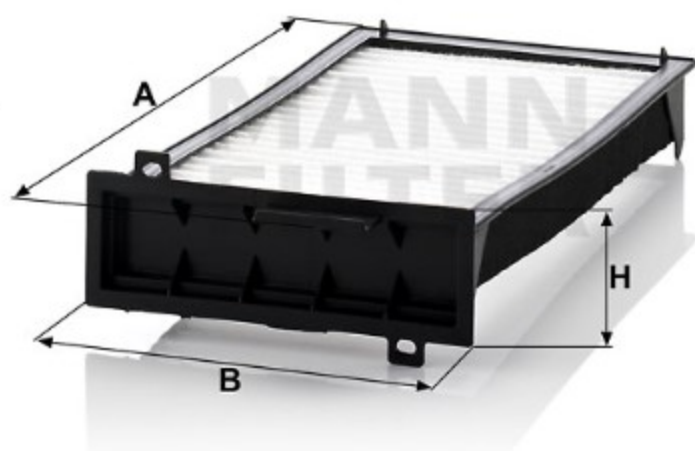

Search catalog...

CU 3518

MANN-FILTER

Application

Cross reference

Product description

Filter type	Cabin Air Filter
GTIN code	4011558313500
Delivery status	Available
Product Details	Particulate filter.
Benefits	What's the right cabin air filter for me?

Dimensions (mm)

A	343
B	157
H	54

[Mounting Instruction](#)

[REACH information](#)