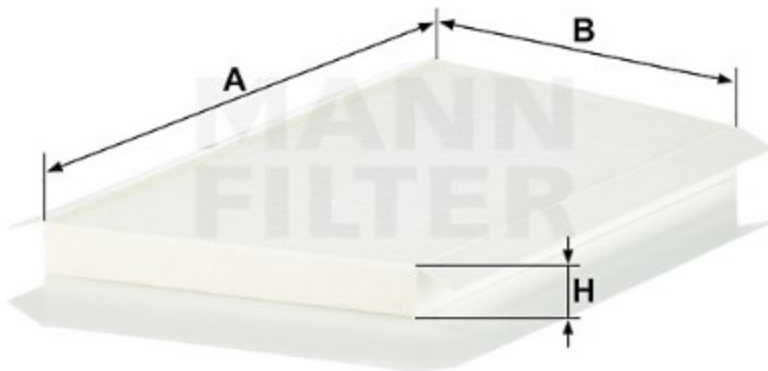

Search catalog...

CU 3461

[Back](#)

MANN-FILTER

Application

Cross reference

Product description

Filter type	Cabin Air Filter
GTIN code	4011558306502
Delivery status	Available
Product Details	Particulate filter.
Benefits	What's the right cabin air filter for me?

Dimensions (mm)

A	332
B	190
H	25

Mounting Instruction

REACH information