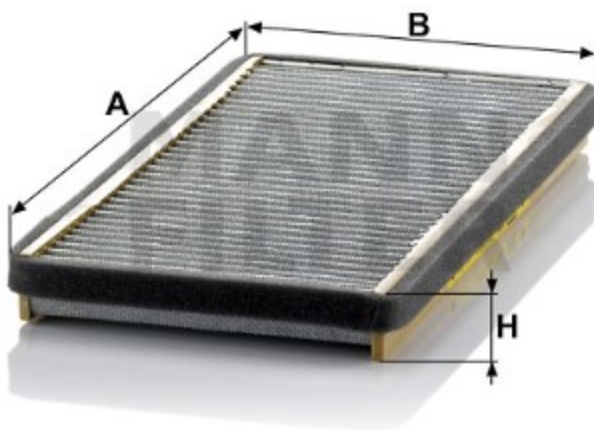

Search catalog...

CU 3423

Back

MANN-FILTER

Application

Cross reference

Product description

Filter type	Cabin Air Filter
GTIN code	4011558245900
Delivery status	Obsolete
Product Details	Particulate filter.
Benefits	What's the right cabin air filter for me?

Dimensions (mm)

A	340
B	177
H	29

REACH information