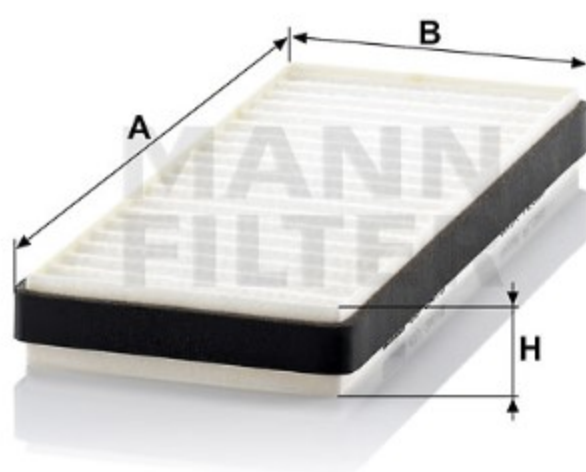

Search catalog...

CU 3415

MANN-FILTER

Application

Cross reference

Product description

Filter type	Cabin Air Filter
GTIN code	4011558307103
Delivery status	Available
Product Details	Particulate filter.
Benefits	What's the right cabin air filter for me?

Dimensions (mm)

A	341
B	137
H	36

REACH information