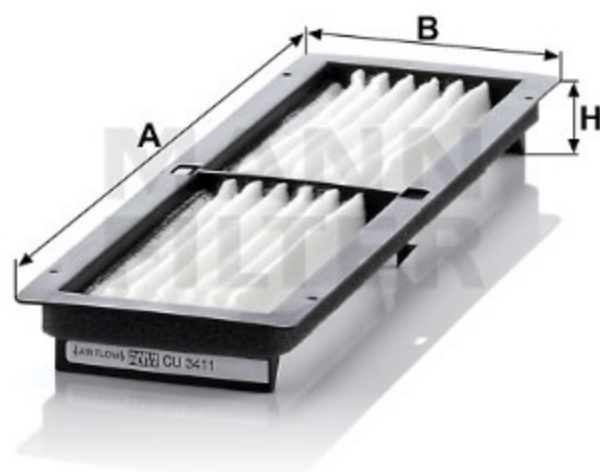

Search catalog...

CU 3411

[Back](#)

MANN-FILTER

Application

Cross reference

Product description

Filter type	Cabin Air Filter
GTIN code	4011558321901
Delivery status	Available
Product Details	Particulate filter.
Benefits	What's the right cabin air filter for me?

Dimensions (mm)

A	335
B	106
H	29

REACH information