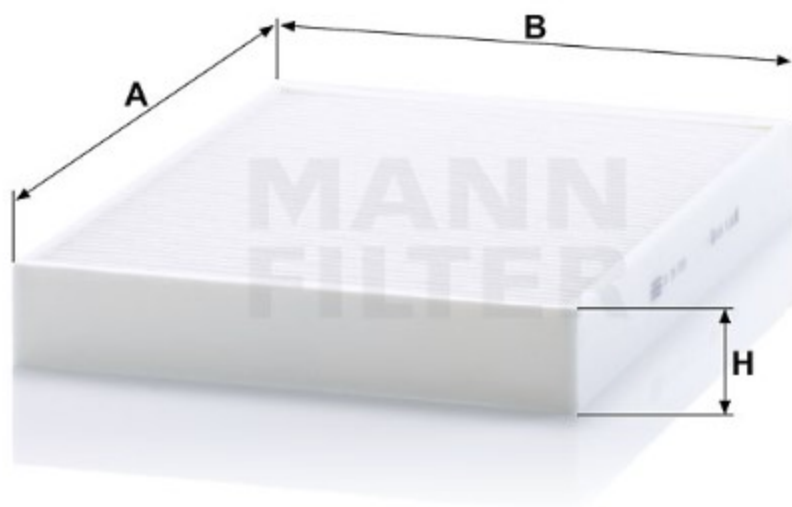

Search catalog...

CU 34 003

Back

MANN-FILTER

Application

Cross reference

Product description

Filter type	Cabin Air Filter
GTIN code	4011558069261
Delivery status	Available
Product Details	Particulate filter.
Benefits	What's the right cabin air filter for me?

Dimensions (mm)

A	337
B	238
H	41

[Mounting Instruction](#)

[REACH information](#)