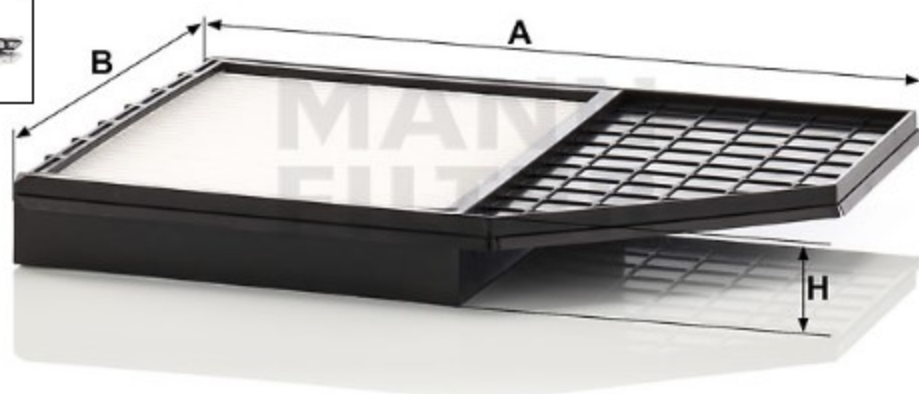

Search catalog...

CU 32 012/1

Back

MANN-FILTER

Application

Cross reference

### Product description

<b>Filter type</b>	Cabin Air Filter
<b>GTIN code</b>	4011558091583
<b>Delivery status</b>	Available
<b>Product Details</b>	use in dusty environments. Particulate filter.
<b>Benefits</b>	What's the right cabin air filter for me?

### Dimensions (mm)

<b>A</b>	316
<b>B</b>	232
<b>H</b>	37

MFPI 148 - SFTP-Patent avoidance

REACH information