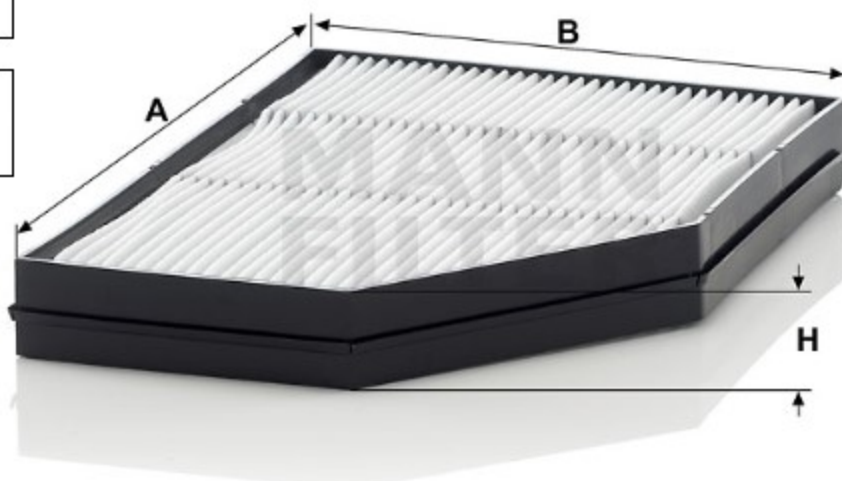

### Product description

**Filter type** Cabin Air Filter

**GTIN code** 4011558012557

**Delivery status** Available

**Product Details** use in dusty environments.  
Particulate filter.

**Benefits** What's the right cabin air filter for me?

### Dimensions (mm)

<b>A</b>	312
<b>B</b>	226
<b>H</b>	37

REACH information