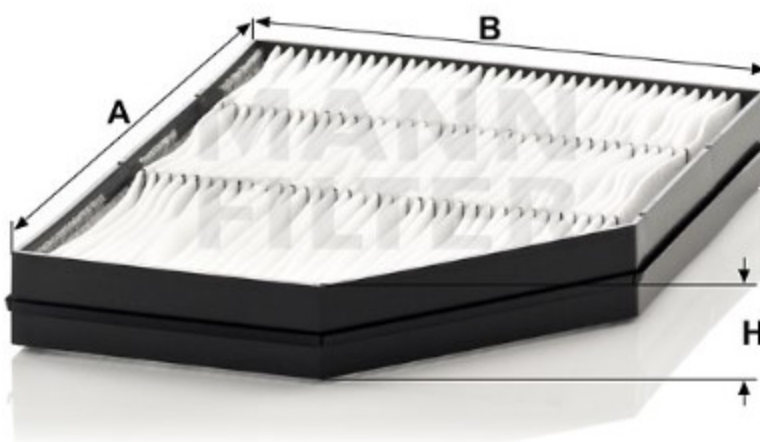

Search catalog...

CU 32 001

Back

MANN-FILTER

Application

Cross reference

Product description

Filter type	Cabin Air Filter
GTIN code	4011558012526
Delivery status	Available
Product Details	Particulate filter.
Benefits	What's the right cabin air filter for me?

Dimensions (mm)

A	312
B	226
H	37

REACH information