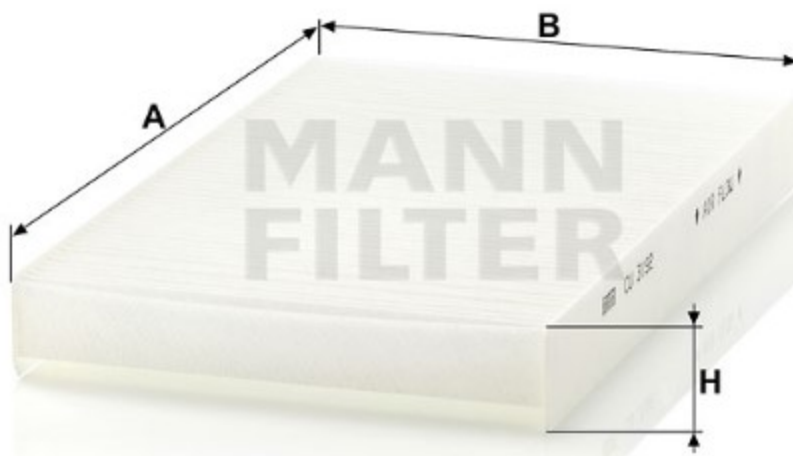

Search catalog...

CU 3192

Back

MANN-FILTER

Application

Cross reference

### Product description

<b>Filter type</b>	Cabin Air Filter
<b>GTIN code</b>	4011558245702
<b>Delivery status</b>	Available
<b>Product Details</b>	Particulate filter.
<b>Benefits</b>	What's the right cabin air filter for me?

### Dimensions (mm)

<b>A</b>	310
<b>B</b>	193
<b>H</b>	31

[Mounting Instruction](#)

[REACH information](#)