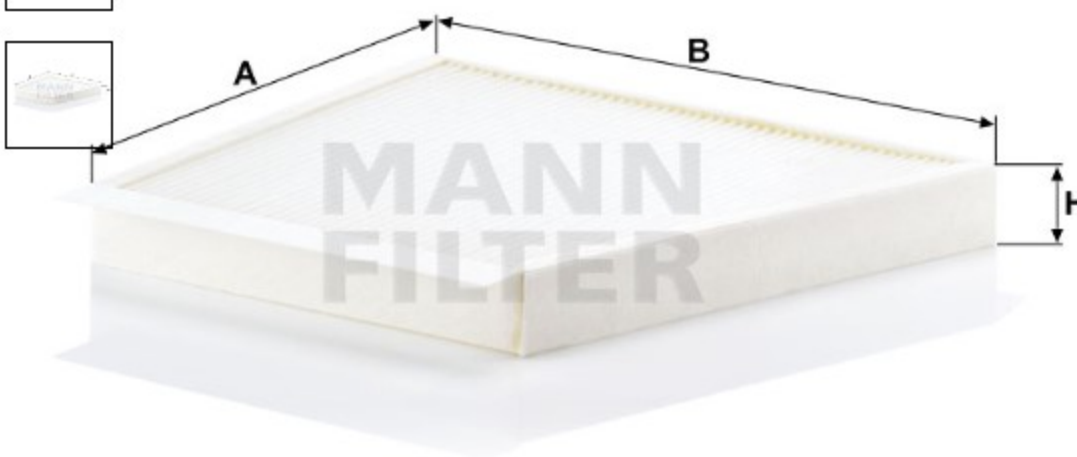

Search catalog...

CU 3172/1

Back

MANN-FILTER

Application

Cross reference

### Product description

<b>Filter type</b>	Cabin Air Filter
<b>GTIN code</b>	4011558312404
<b>Delivery status</b>	Available
<b>Product Details</b>	Right-hand drive. Particulate filter.
<b>Benefits</b>	What's the right cabin air filter for me?

### Dimensions (mm)

<b>A</b>	310
<b>B</b>	255
<b>H</b>	34

[Mounting Instruction](#)

360°

REACH information