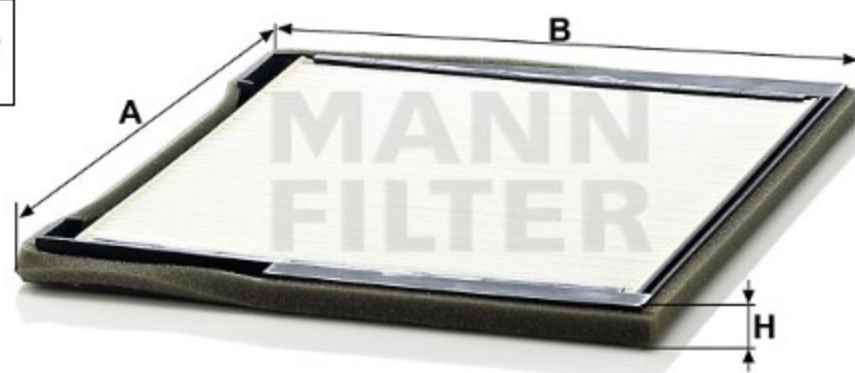

Search catalog...

CU 3136

 MANN-FILTER

 Application

 Cross reference

Product description

Filter type	Cabin Air Filter
GTIN code	4011558248802
Delivery status	Available
Product Details	Particulate filter.
Benefits	What's the right cabin air filter for me?

Dimensions (mm)

A	299
B	236
H	13

 [Mounting Instruction](#)

 [REACH information](#)