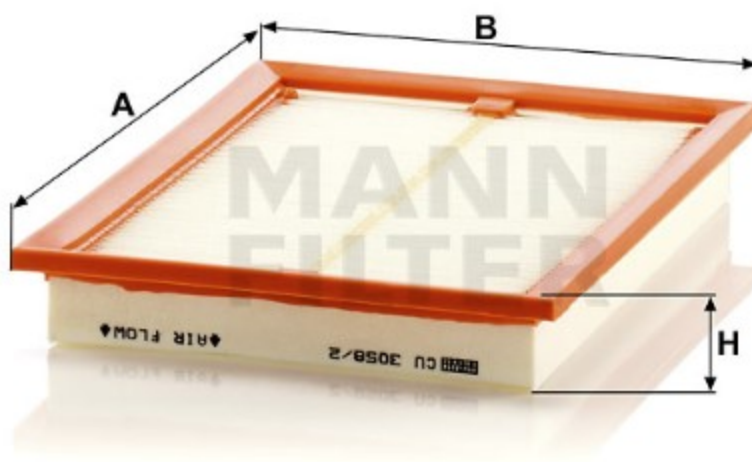

Search catalog...

CU 3058/2

MANN-FILTER

Application

Cross reference

### Product description

<b>Filter type</b>	Cabin Air Filter
<b>GTIN code</b>	4011558019259
<b>Delivery status</b>	Available
<b>Product Details</b>	Particulate filter.
<b>Benefits</b>	What's the right cabin air filter for me?

### Dimensions (mm)

<b>A</b>	295
<b>B</b>	212
<b>H</b>	36

REACH information