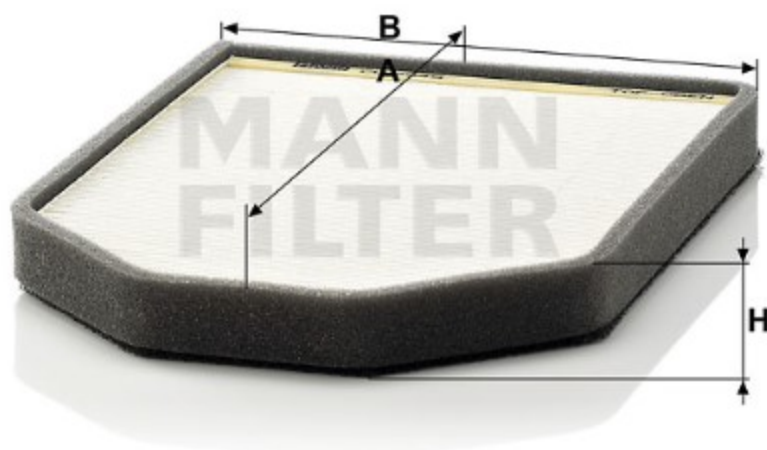

Search catalog...

CU 2949-2

MANN-FILTER

Application

Cross reference

Product description

Filter type	Cabin Air Filter
GTIN code	4011558322908
Delivery status	Available
Product Details	Set. Particulate filter.

Benefits What's the right cabin air filter for me?

Dimensions (mm)

A	283
B	203
H	29

[Mounting Instruction](#)

[REACH information](#)