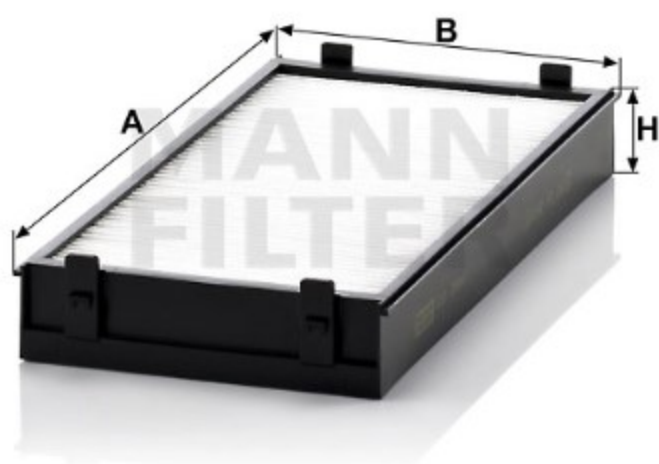

### Product description

<b>Filter type</b>	Cabin Air Filter
<b>GTIN code</b>	4011558541002
<b>Delivery status</b>	Available
<b>Product Details</b>	Set. Particulate filter.

**Benefits** What's the right cabin air filter for me?

### Dimensions (mm)

<b>A</b>	293
<b>B</b>	138
<b>H</b>	34

 [Mounting Instruction](#)

 [REACH information](#)