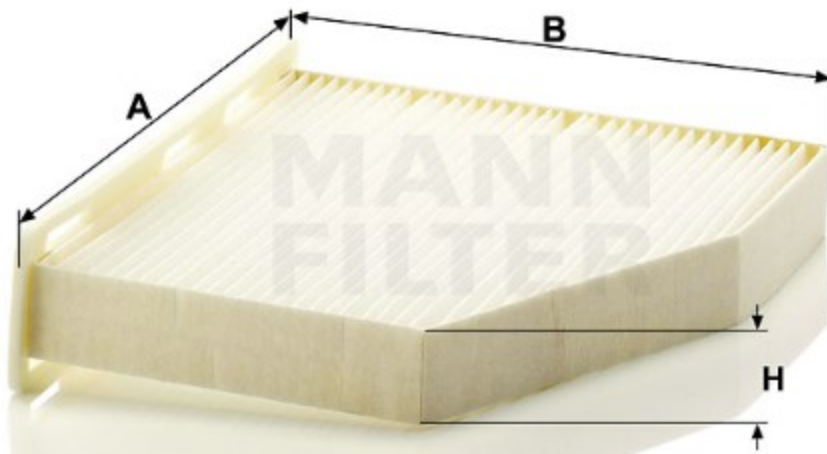

### Product description

<b>Filter type</b>	Cabin Air Filter
<b>GTIN code</b>	4011558308902
<b>Delivery status</b>	Available
<b>Product Details</b>	Particulate filter.
<b>Benefits</b>	What's the right cabin air filter for me?

### Dimensions (mm)

<b>A</b>	288
<b>B</b>	215
<b>H</b>	34

[Mounting Instruction](#)

[Mounting video](#)

[REACH information](#)