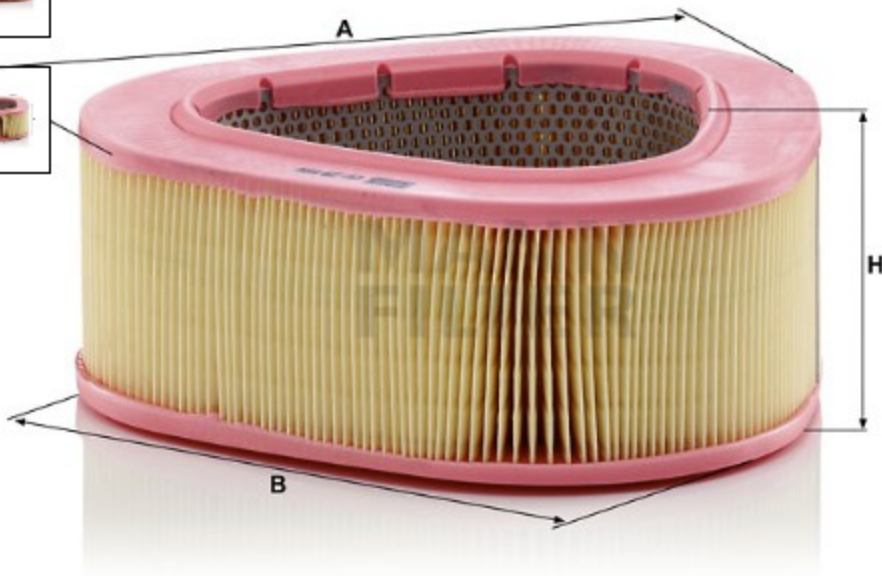

Search catalog...

CU 29 154

Back

MANN-FILTER

Application

Cross reference

Product description

Filter type	Cabin Air Filter
GTIN code	4011558541903
Delivery status	Available
Product Details	Particulate filter.
Benefits	What's the right cabin air filter for me?

Dimensions (mm)

A	286
B	277
H	107

360°

REACH information