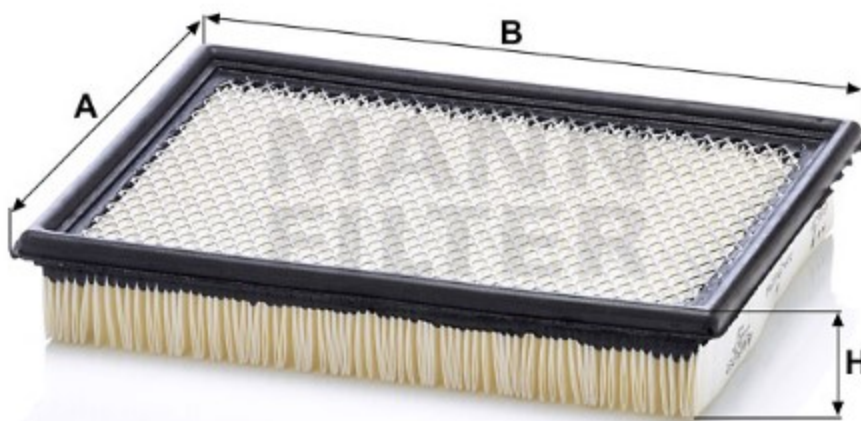

Search catalog...

CU 29 004

Back

MANN-FILTER

Application

Cross reference

Product description

Filter type	Cabin Air Filter
GTIN code	4011558043087
Delivery status	Available while stock lasts
Product Details	Particulate filter.
Benefits	What's the right cabin air filter for me?

Dimensions (mm)

A	286.5
B	226.5
H	46.3

REACH information