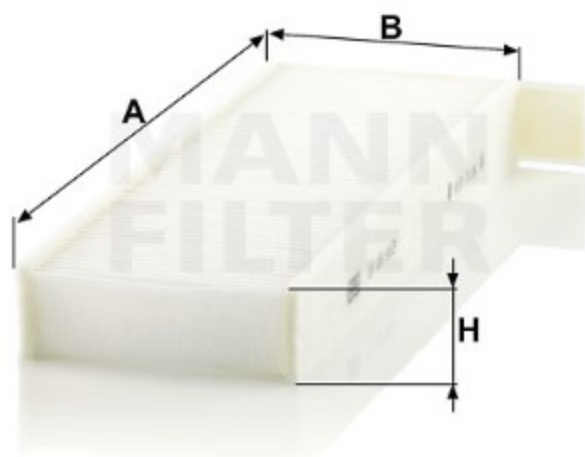

Search catalog...

CU 29 003-2

[Back](#)

MANN-FILTER

Application

Cross reference

Product description

Filter type	Cabin Air Filter
GTIN code	4011558042424
Delivery status	Available
Product Details	Set. Particulate filter.

Benefits What's the right cabin air filter for me?

Dimensions (mm)

A	293
B	96
H	32

[Mounting Instruction](#)

360°

[REACH information](#)