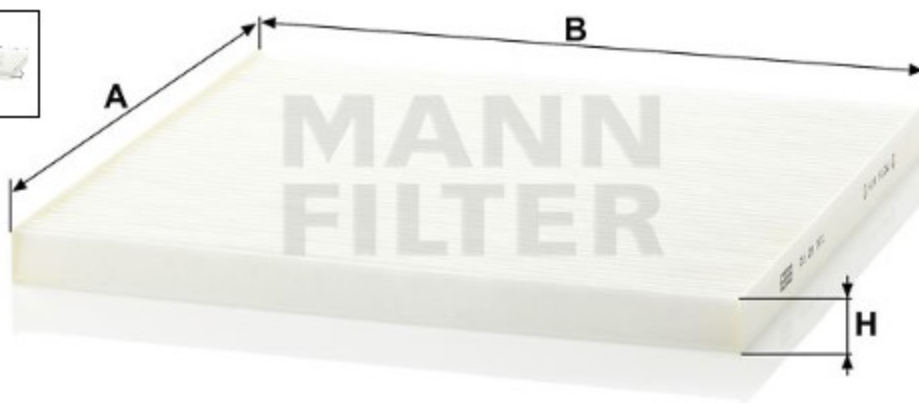

Search catalog...

CU 29 001

Back

MANN-FILTER

Application

Cross reference

### Product description

<b>Filter type</b>	Cabin Air Filter
<b>GTIN code</b>	4011558013127
<b>Delivery status</b>	Available
<b>Product Details</b>	Particulate filter.
<b>Benefits</b>	What's the right cabin air filter for me?

### Dimensions (mm)

<b>A</b>	281
<b>B</b>	269
<b>H</b>	20

Mounting Instruction

REACH information