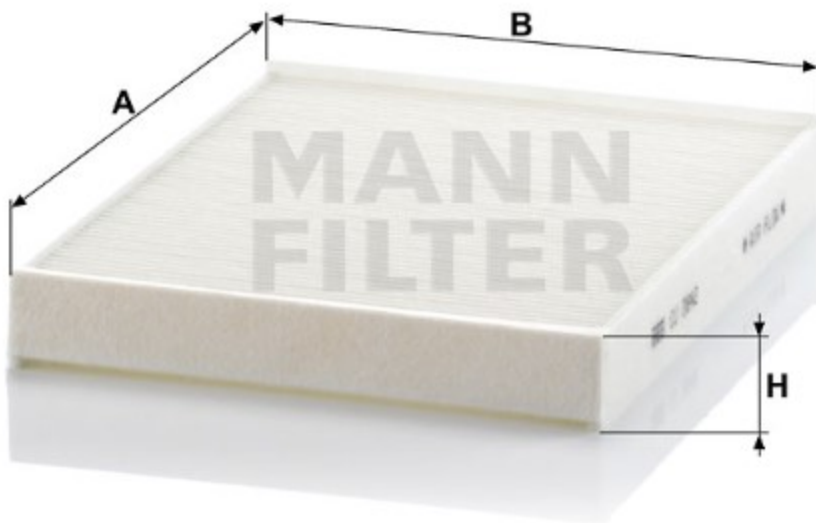

Search catalog...

CU 2842

 MANN-FILTER

 Application

 Cross reference

### Product description

<b>Filter type</b>	Cabin Air Filter
<b>GTIN code</b>	4011558309206
<b>Delivery status</b>	Available
<b>Product Details</b>	Particulate filter.
<b>Benefits</b>	What's the right cabin air filter for me?

### Dimensions (mm)

<b>A</b>	278
<b>B</b>	219
<b>H</b>	30

 [Mounting Instruction](#)

 [REACH information](#)