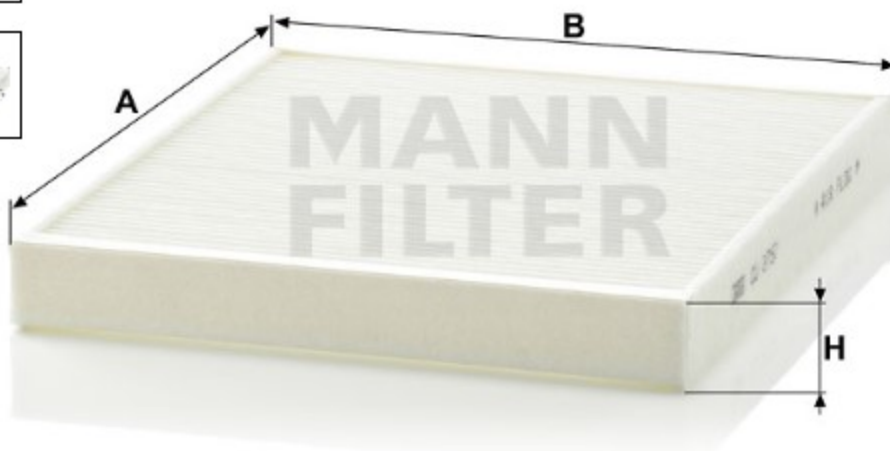

Search catalog...

CU 2757

Back

MANN-FILTER

Application

Cross reference

Product description

Filter type	Cabin Air Filter
GTIN code	4011558304201
Delivery status	Available
Product Details	Particulate filter.
Benefits	What's the right cabin air filter for me?

Dimensions (mm)

A	267
B	234
H	30

[Mounting Instruction](#)

[REACH information](#)