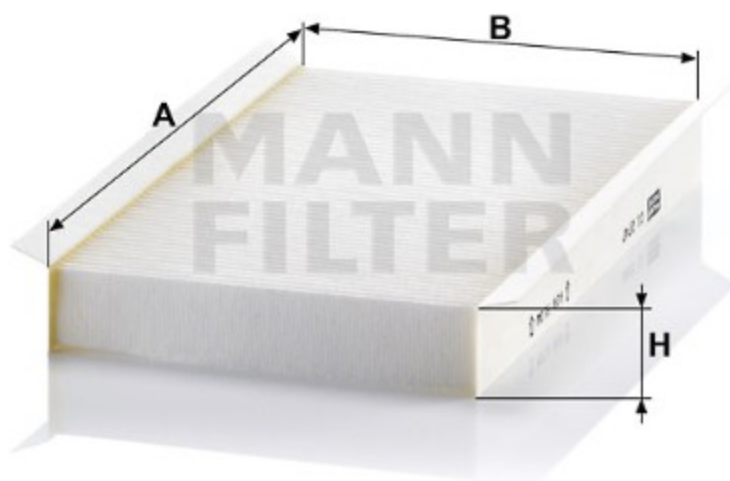

Search catalog...

CU 2747

MANN-FILTER

Application

Cross reference

Product description

Filter type	Cabin Air Filter
GTIN code	4011558316402
Delivery status	Available
Product Details	Particulate filter.
Benefits	What's the right cabin air filter for me?

Dimensions (mm)

A	270
B	157
H	30

[Mounting Instruction](#)

[REACH information](#)