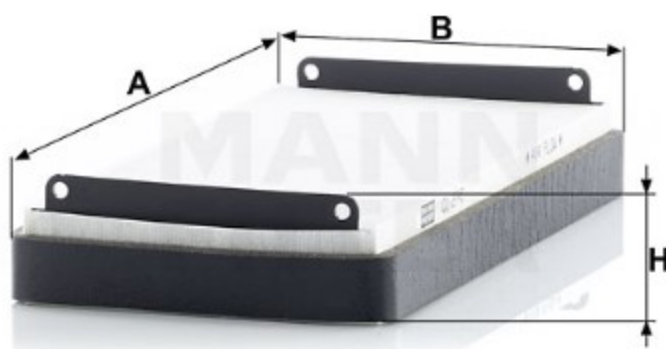

Search catalog...

CU 2745-2

Product description

Filter type	Cabin Air Filter
GTIN code	4011558301101
Delivery status	Available
Product Details	Set. Particulate filter.

Benefits What's the right cabin air filter for me?

Dimensions (mm)

A	265
B	124
H	40

[Mounting Instruction](#)

[REACH information](#)