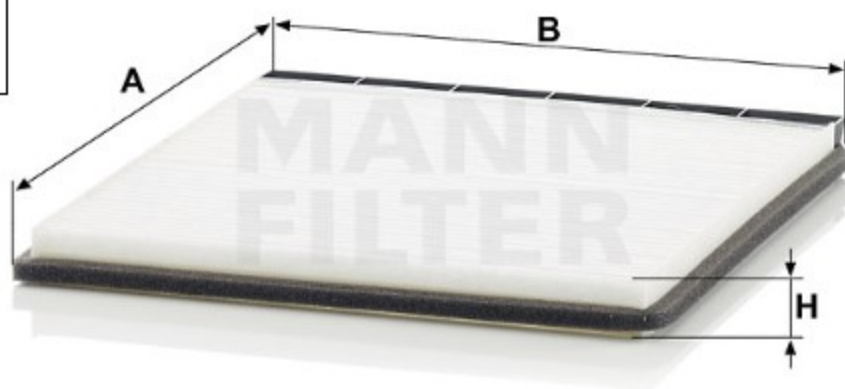

Search catalog...

CU 2734

MANN-FILTER

Application

Cross reference

Product description

Filter type	Cabin Air Filter
GTIN code	4011558300104
Delivery status	Available
Product Details	Particulate filter.
Benefits	What's the right cabin air filter for me?

Dimensions (mm)

A	255
B	232
H	19

[Mounting Instruction](#)

[REACH information](#)