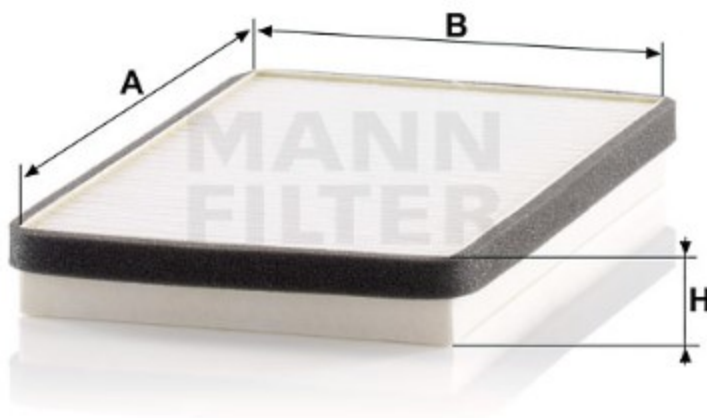

Search catalog...

CU 2650

MANN-FILTER

Application

Cross reference

Product description

Filter type	Cabin Air Filter
GTIN code	4011558250607
Delivery status	Available
Product Details	Particulate filter.
Benefits	What's the right cabin air filter for me?

Dimensions (mm)

A	265
B	172
H	31

[Mounting Instruction](#)

[REACH information](#)