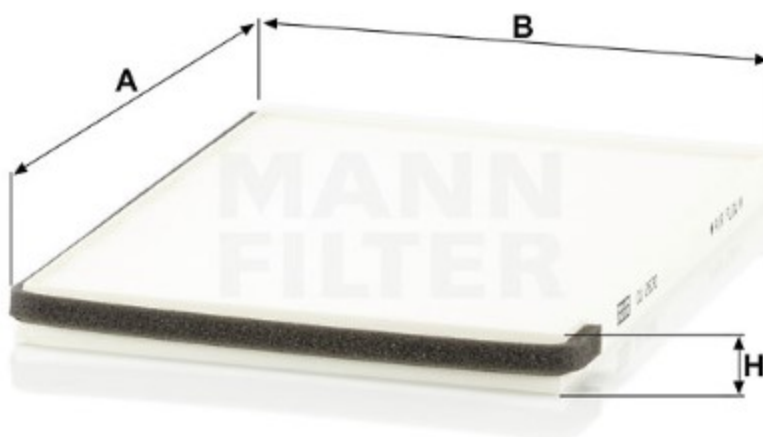

Search catalog...

CU 2630

[Back](#)

MANN-FILTER

Application

Cross reference

### Product description

<b>Filter type</b>	Cabin Air Filter
<b>GTIN code</b>	4011558310806
<b>Delivery status</b>	Available
<b>Product Details</b>	Particulate filter.
<b>Benefits</b>	What's the right cabin air filter for me?

### Dimensions (mm)

<b>A</b>	265
<b>B</b>	200
<b>H</b>	19

[Mounting Instruction](#)

[REACH information](#)