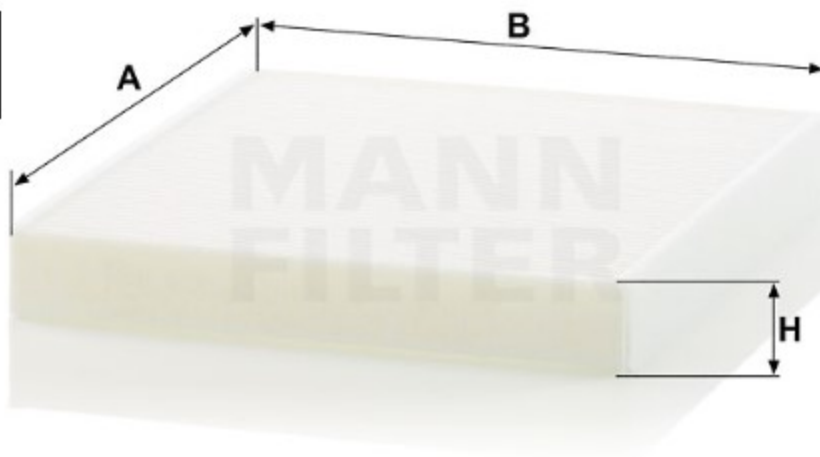

Search catalog...

CU 26 021

MANN-FILTER

Application

Cross reference

Product description

Filter type	Cabin Air Filter
GTIN code	4011558089368
Delivery status	Available
Product Details	Particulate filter.
Benefits	What's the right cabin air filter for me?

Dimensions (mm)

A	252
B	222
H	32

[Mounting Instruction](#)

[REACH information](#)