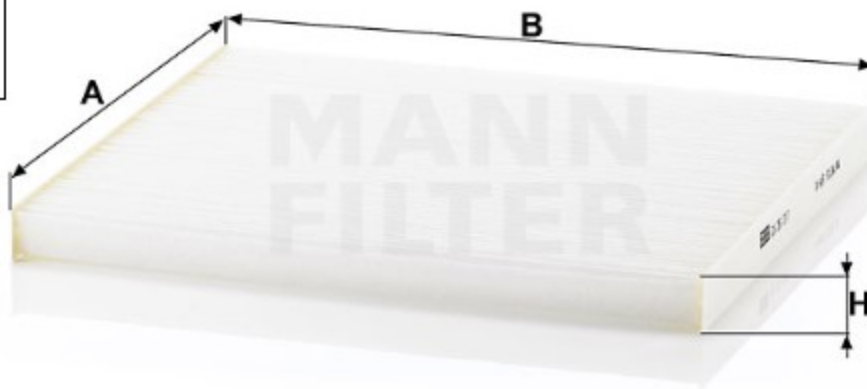

Search catalog...

CU 26 017

Back

MANN-FILTER

Application

Cross reference

Product description

Filter type	Cabin Air Filter
GTIN code	4011558042608
Delivery status	Available
Product Details	Particulate filter.
Benefits	What's the right cabin air filter for me?

Dimensions (mm)

A	225
B	254
H	20

[Mounting Instruction](#)

360°

[REACH information](#)