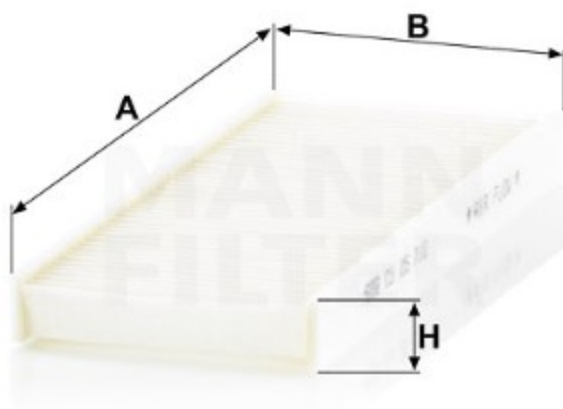

### Product description

<b>Filter type</b>	Cabin Air Filter
<b>GTIN code</b>	4011558320409
<b>Delivery status</b>	Available
<b>Product Details</b>	Set. Particulate filter.

**Benefits** What's the right cabin air filter for me?

### Dimensions (mm)

<b>A</b>	258
<b>B</b>	101
<b>H</b>	38

[Mounting Instruction](#)

[REACH information](#)