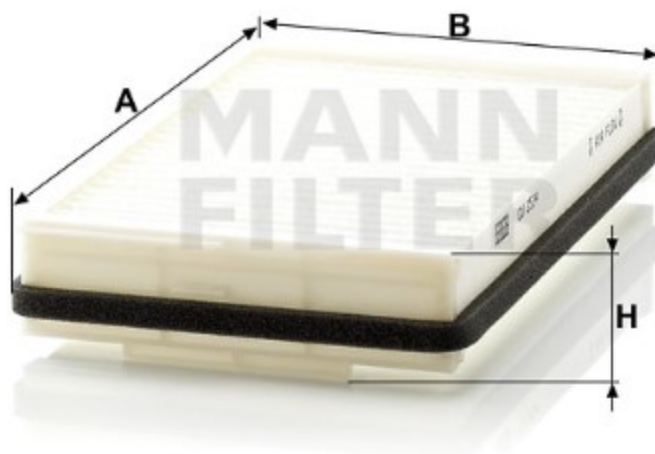

Search catalog...

CU 2534

Back

MANN-FILTER

Application

Cross reference

Product description

Filter type	Cabin Air Filter
GTIN code	4011558312206
Delivery status	Available
Product Details	Particulate filter.
Benefits	What's the right cabin air filter for me?

Dimensions (mm)

A	261
B	162
H	45

REACH information