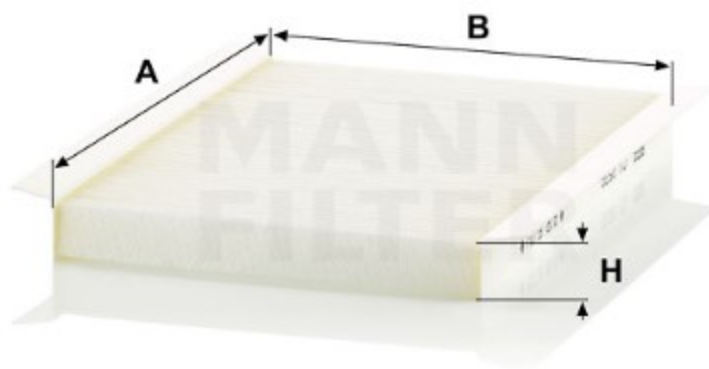

Search catalog...

CU 2532

Back

MANN-FILTER

Application

Cross reference

Product description

Filter type	Cabin Air Filter
GTIN code	4011558545604
Delivery status	Available
Product Details	Particulate filter.
Benefits	What's the right cabin air filter for me?

Dimensions (mm)

A	248
B	171
H	23

[Mounting Instruction](#)

[REACH information](#)