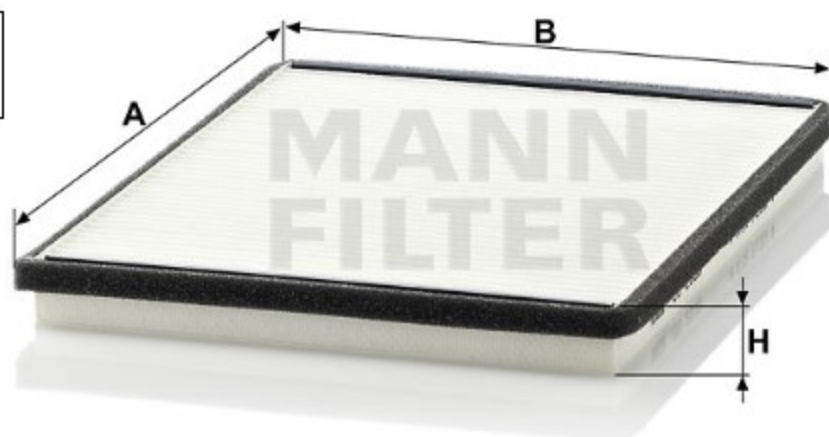

Search catalog...

CU 2530

Back

MANN-FILTER

Application

Cross reference

Product description

Filter type	Cabin Air Filter
GTIN code	4011558308209
Delivery status	Available
Product Details	Particulate filter.
Benefits	What's the right cabin air filter for me?

Dimensions (mm)

A	249
B	193
H	20

[Mounting Instruction](#)

[REACH information](#)