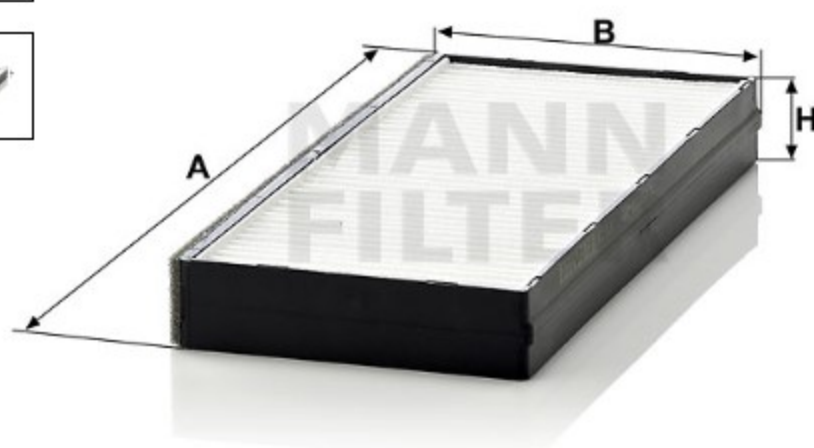

Search catalog...

CU 2521-2

 MANN-FILTER

 Application

 Cross reference

Product description

Filter type	Cabin Air Filter
GTIN code	4011558320904
Delivery status	Available
Product Details	Set. Particulate filter.

Benefits What's the right cabin air filter for me?

Dimensions (mm)

A	235
B	101
H	25

 [Mounting Instruction](#)

 [REACH information](#)