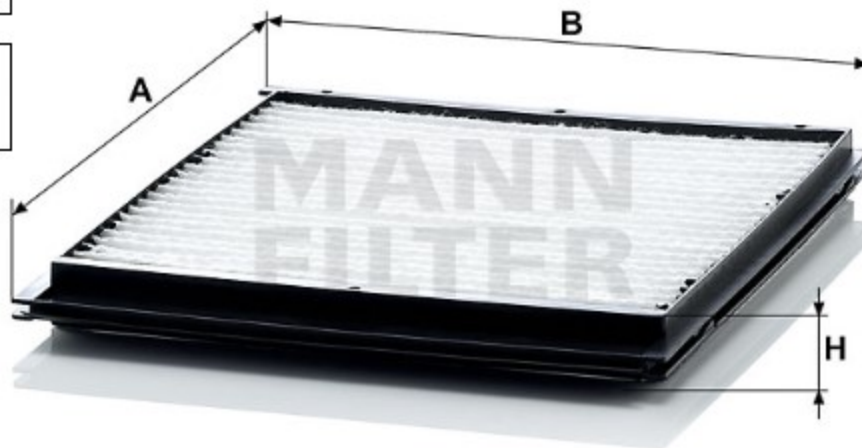

Search catalog...

CU 2516

[Back](#)

MANN-FILTER

Application

Cross reference

### Product description

<b>Filter type</b>	Cabin Air Filter
<b>GTIN code</b>	4011558321505
<b>Delivery status</b>	Available
<b>Product Details</b>	Particulate filter.
<b>Benefits</b>	What's the right cabin air filter for me?

### Dimensions (mm)

<b>A</b>	228
<b>B</b>	204
<b>H</b>	20

[Mounting Instruction](#)

[REACH information](#)