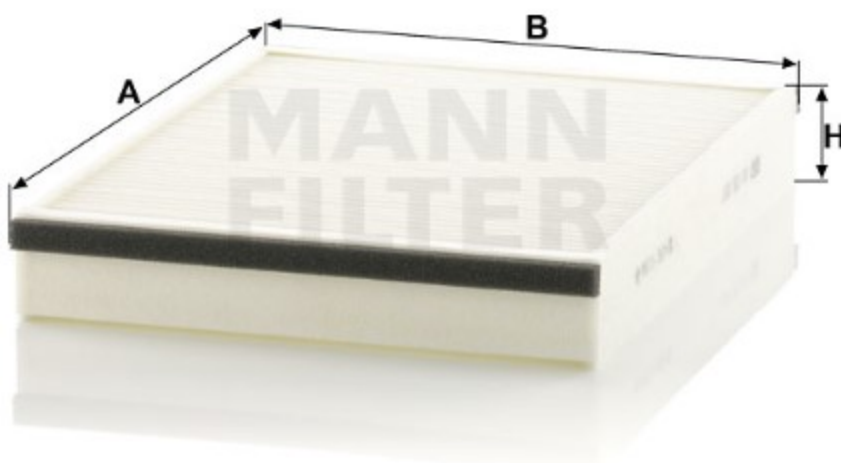

### Product description

<b>Filter type</b>	Cabin Air Filter
<b>GTIN code</b>	4011558042547
<b>Delivery status</b>	Available
<b>Product Details</b>	Particulate filter.
<b>Benefits</b>	What's the right cabin air filter for me?

### Dimensions (mm)

<b>A</b>	260
<b>B</b>	202
<b>H</b>	36

[Mounting Instruction](#)

360°

[REACH information](#)