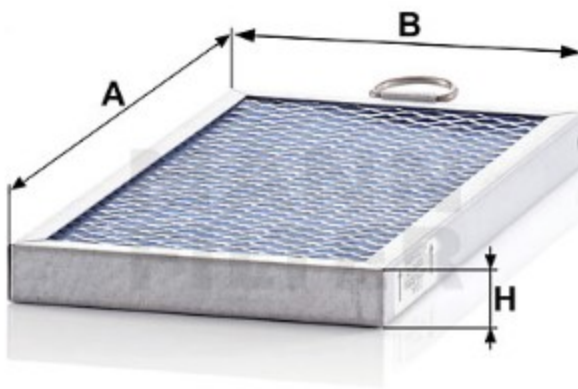

Search catalog...

CU 24 500

 MANN-FILTER

 Application

 Cross reference

### Product description

<b>Filter type</b>	Cabin Air Filter
<b>GTIN code</b>	4011558055158
<b>Delivery status</b>	Available while stock lasts
<b>Product Details</b>	Particulate filter.
<b>Benefits</b>	What's the right cabin air filter for me?

### Dimensions (mm)

<b>A</b>	245
<b>B</b>	135
<b>H</b>	20

 REACH information