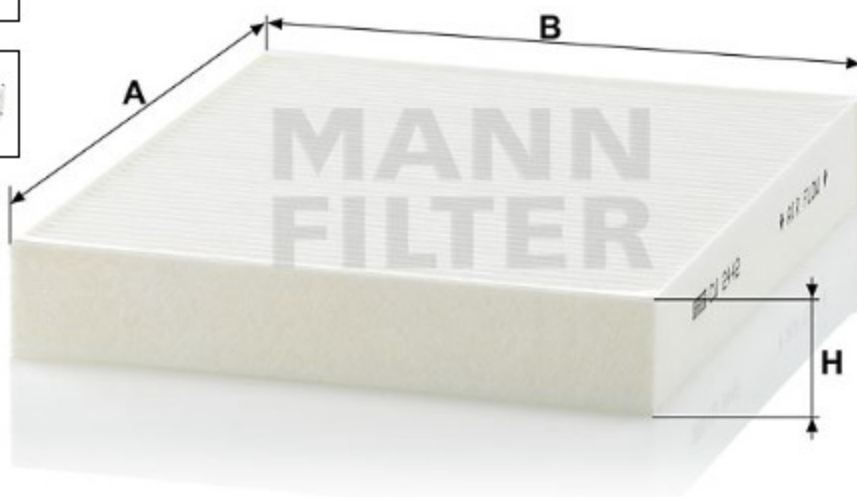

### Product description

<b>Filter type</b>	Cabin Air Filter
<b>GTIN code</b>	4011558547301
<b>Delivery status</b>	Available
<b>Product Details</b>	Particulate filter.
<b>Benefits</b>	What's the right cabin air filter for me?

### Dimensions (mm)

<b>A</b>	240
<b>B</b>	204
<b>H</b>	36

[Mounting Instruction](#)

[Mounting video](#)

REACH information