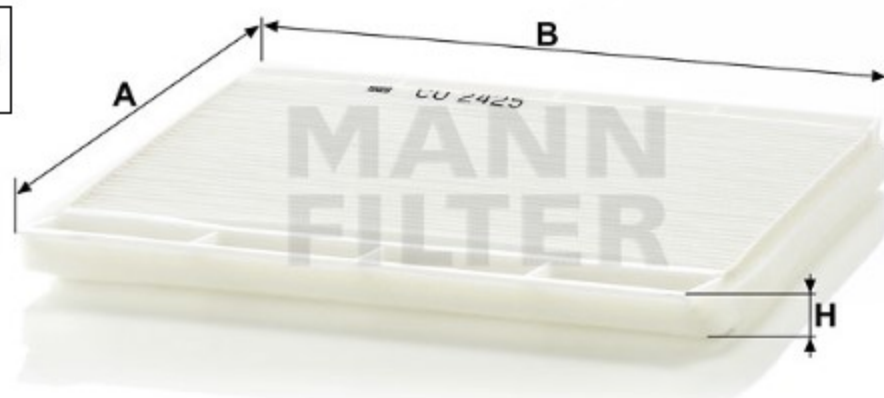

### Product description

<b>Filter type</b>	Cabin Air Filter
<b>GTIN code</b>	4011558301804
<b>Delivery status</b>	Available
<b>Product Details</b>	Right-hand drive. Particulate filter.

**Benefits** What's the right cabin air filter for me?

### Dimensions (mm)

<b>A</b>	223
<b>B</b>	220
<b>H</b>	20

[Mounting Instruction](#)

360°

[REACH information](#)