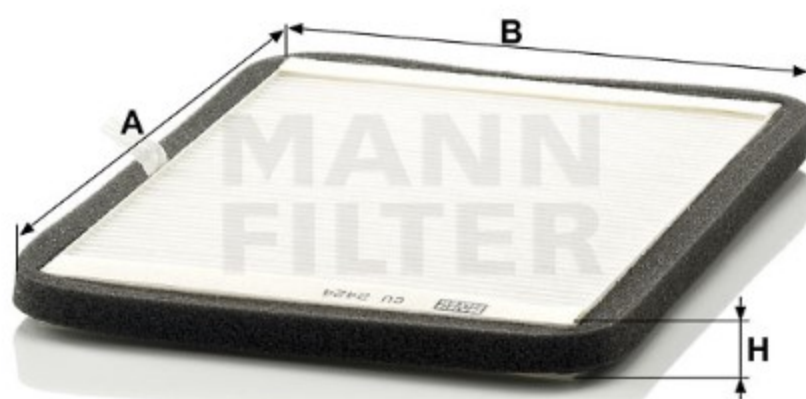

Search catalog...

CU 2424

Back

MANN-FILTER

Application

Cross reference

## Product description

<b>Filter type</b>	Cabin Air Filter
<b>GTIN code</b>	4011558315306
<b>Delivery status</b>	Available
<b>Product Details</b>	Particulate filter.
<b>Benefits</b>	What's the right cabin air filter for me?

## Dimensions (mm)

<b>A</b>	263
<b>B</b>	193
<b>H</b>	17

[Mounting Instruction](#)

[REACH information](#)