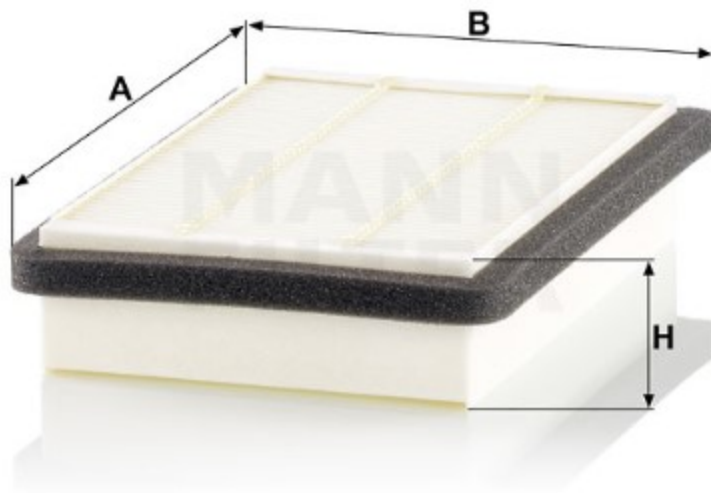

Search catalog...

CU 24 014

Back

MANN-FILTER

Application

Cross reference

### Product description

<b>Filter type</b>	Cabin Air Filter
<b>GTIN code</b>	4011558086336
<b>Delivery status</b>	Available
<b>Product Details</b>	Particulate filter.
<b>Benefits</b>	What's the right cabin air filter for me?

### Dimensions (mm)

<b>A</b>	215
<b>B</b>	133
<b>H</b>	45

REACH information