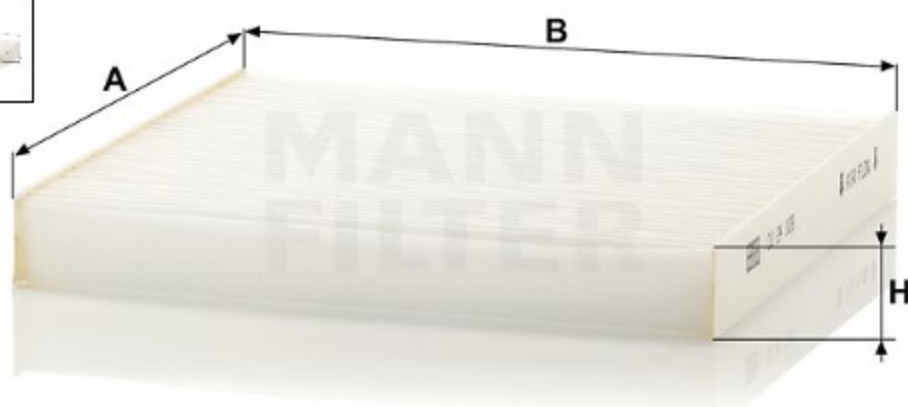

Search catalog...

CU 24 006

 MANN-FILTER

 Application

 Cross reference

### Product description

<b>Filter type</b>	Cabin Air Filter
<b>GTIN code</b>	4011558027735
<b>Delivery status</b>	Available
<b>Product Details</b>	Particulate filter.
<b>Benefits</b>	What's the right cabin air filter for me?

### Dimensions (mm)

<b>A</b>	215
<b>B</b>	234
<b>H</b>	30

 [Mounting Instruction](#)

 [REACH information](#)