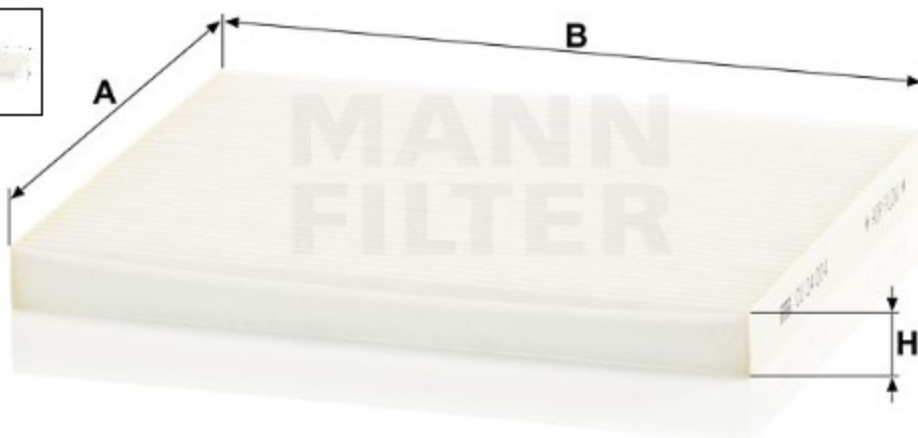

Search catalog...

CU 24 004

MANN-FILTER

Application

Cross reference

Product description

Filter type	Cabin Air Filter
GTIN code	4011558021146
Delivery status	Available
Product Details	Particulate filter.
Benefits	What's the right cabin air filter for me?

Dimensions (mm)

A	194
B	238
H	20

[Mounting Instruction](#)

[REACH information](#)