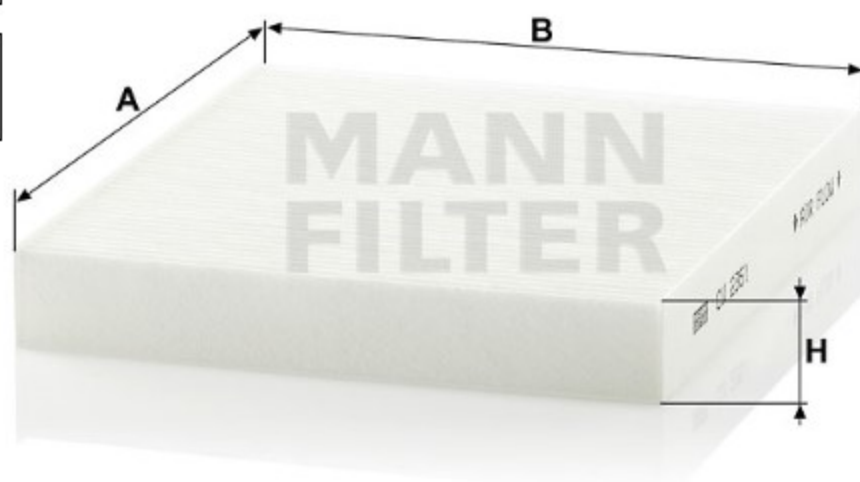

Search catalog...

CU 2351

MANN-FILTER

Application

Cross reference

Product description

Filter type	Cabin Air Filter
GTIN code	4011558308308
Delivery status	Available
Product Details	Particulate filter.
Benefits	What's the right cabin air filter for me?

Dimensions (mm)

A	222
B	200
H	30

[Mounting Instruction](#)

[REACH information](#)