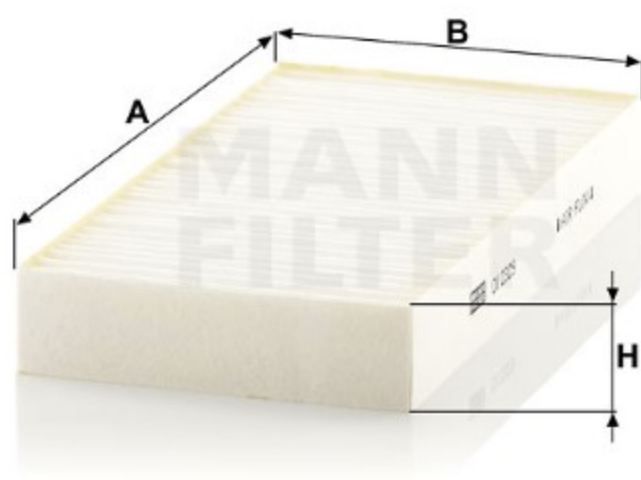

Search catalog...

CU 2329

Back

MANN-FILTER

Application

Cross reference

### Product description

<b>Filter type</b>	Cabin Air Filter
<b>GTIN code</b>	4011558320201
<b>Delivery status</b>	Available
<b>Product Details</b>	Particulate filter.
<b>Benefits</b>	What's the right cabin air filter for me?

### Dimensions (mm)

<b>A</b>	228
<b>B</b>	115
<b>H</b>	30

[Mounting Instruction](#)

[REACH information](#)