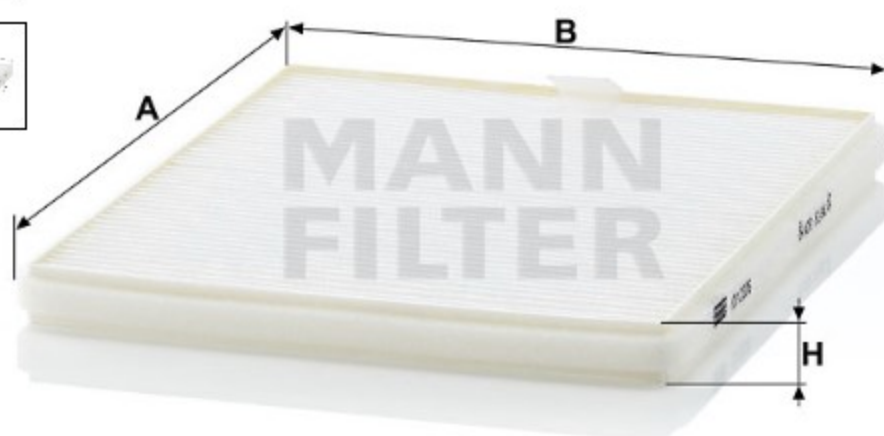

Search catalog...

CU 2326

MANN-FILTER

Application

Cross reference

### Product description

<b>Filter type</b>	Cabin Air Filter
<b>GTIN code</b>	4011558312107
<b>Delivery status</b>	Available
<b>Product Details</b>	Particulate filter.
<b>Benefits</b>	What's the right cabin air filter for me?

### Dimensions (mm)

<b>A</b>	240
<b>B</b>	201
<b>H</b>	17

Mounting Instruction

REACH information