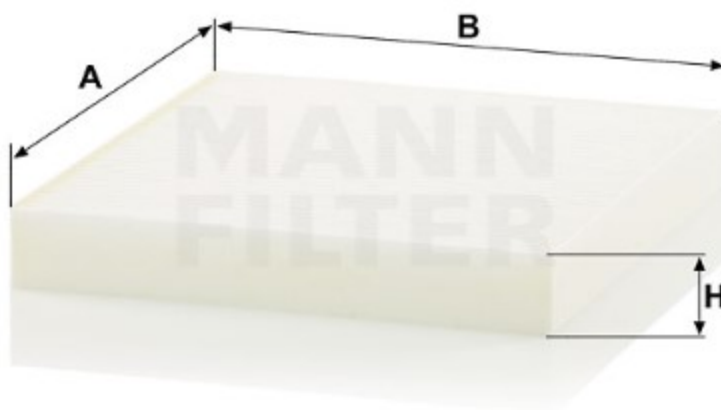

Search catalog...

CU 23 019

Back

MANN-FILTER

Application

Cross reference

### Product description

<b>Filter type</b>	Cabin Air Filter
<b>GTIN code</b>	4011558088583
<b>Delivery status</b>	Available
<b>Product Details</b>	Particulate filter.
<b>Benefits</b>	What's the right cabin air filter for me?

### Dimensions (mm)

<b>A</b>	224
<b>B</b>	201
<b>H</b>	28

[Mounting Instruction](#)

[REACH information](#)