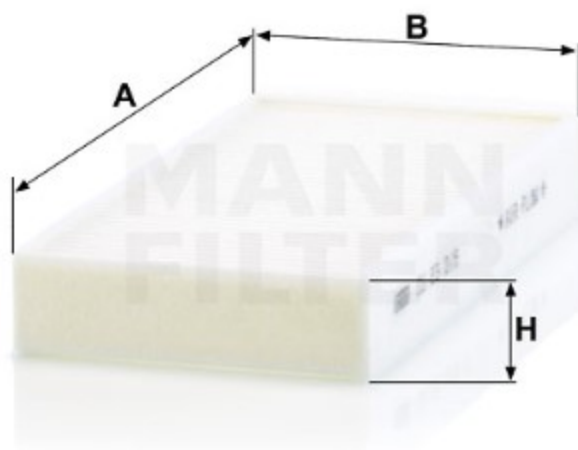

Search catalog...

CU 23 015-2

Back

MANN-FILTER

Application

Cross reference

Product description

Filter type	Cabin Air Filter
GTIN code	4011558074227
Delivery status	Available
Product Details	Set. Particulate filter.

Benefits What's the right cabin air filter for me?

Dimensions (mm)

A	233
B	115
H	32

[Mounting Instruction](#)

[REACH information](#)