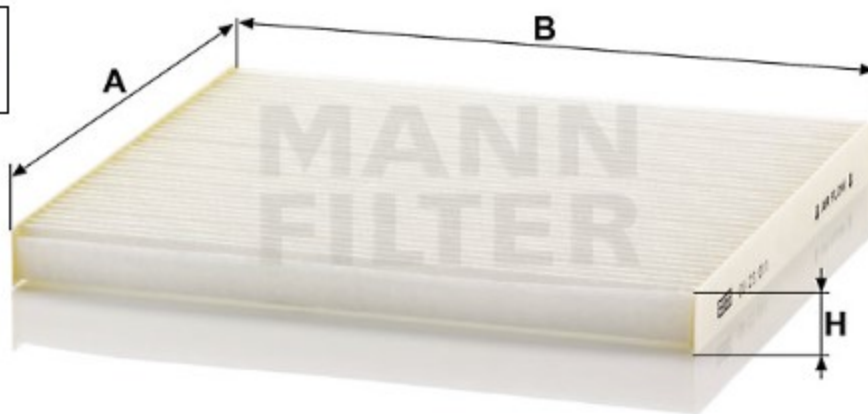

Search catalog...

CU 23 011

MANN-FILTER

Application

Cross reference

Product description

Filter type	Cabin Air Filter
GTIN code	4011558021535
Delivery status	Available
Product Details	Particulate filter.
Benefits	What's the right cabin air filter for me?

Dimensions (mm)

A	210
B	224
H	20

[Mounting Instruction](#)

[REACH information](#)